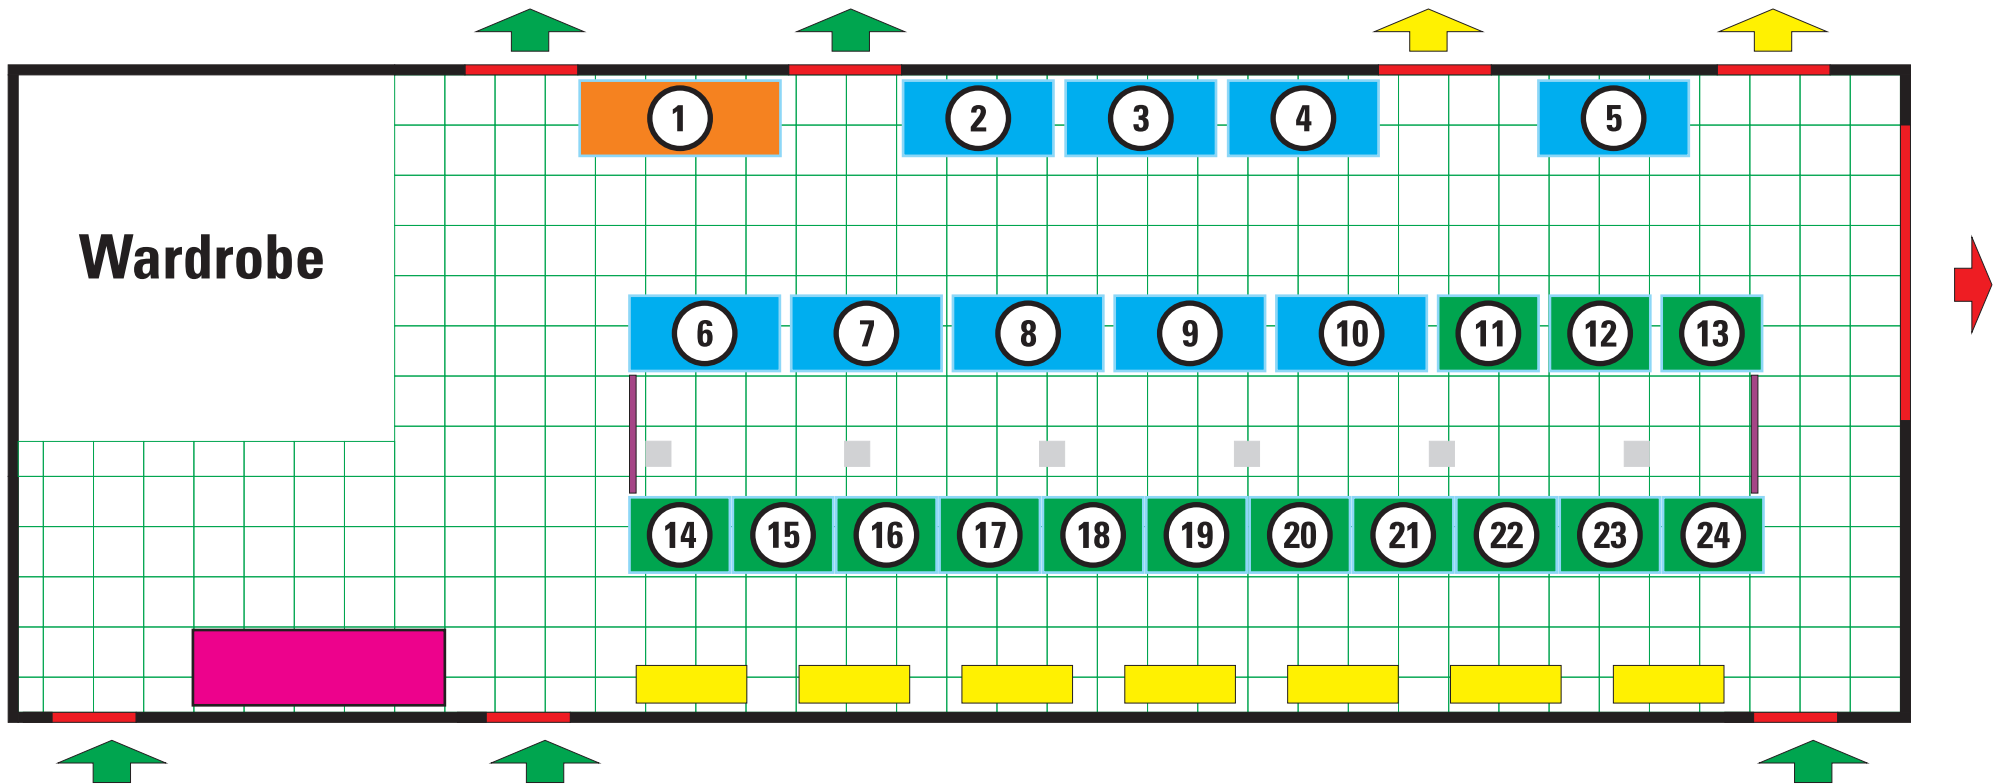

# Exhibition plan

## hotel Radisson SAS Astana

Registration desk

Media partners

Exhibitor 4x1.5 m

Exhibitor 3x1.5 m

Exhibitor 2x1.5 m

Forum entrance

Restaurant entrance

Exit