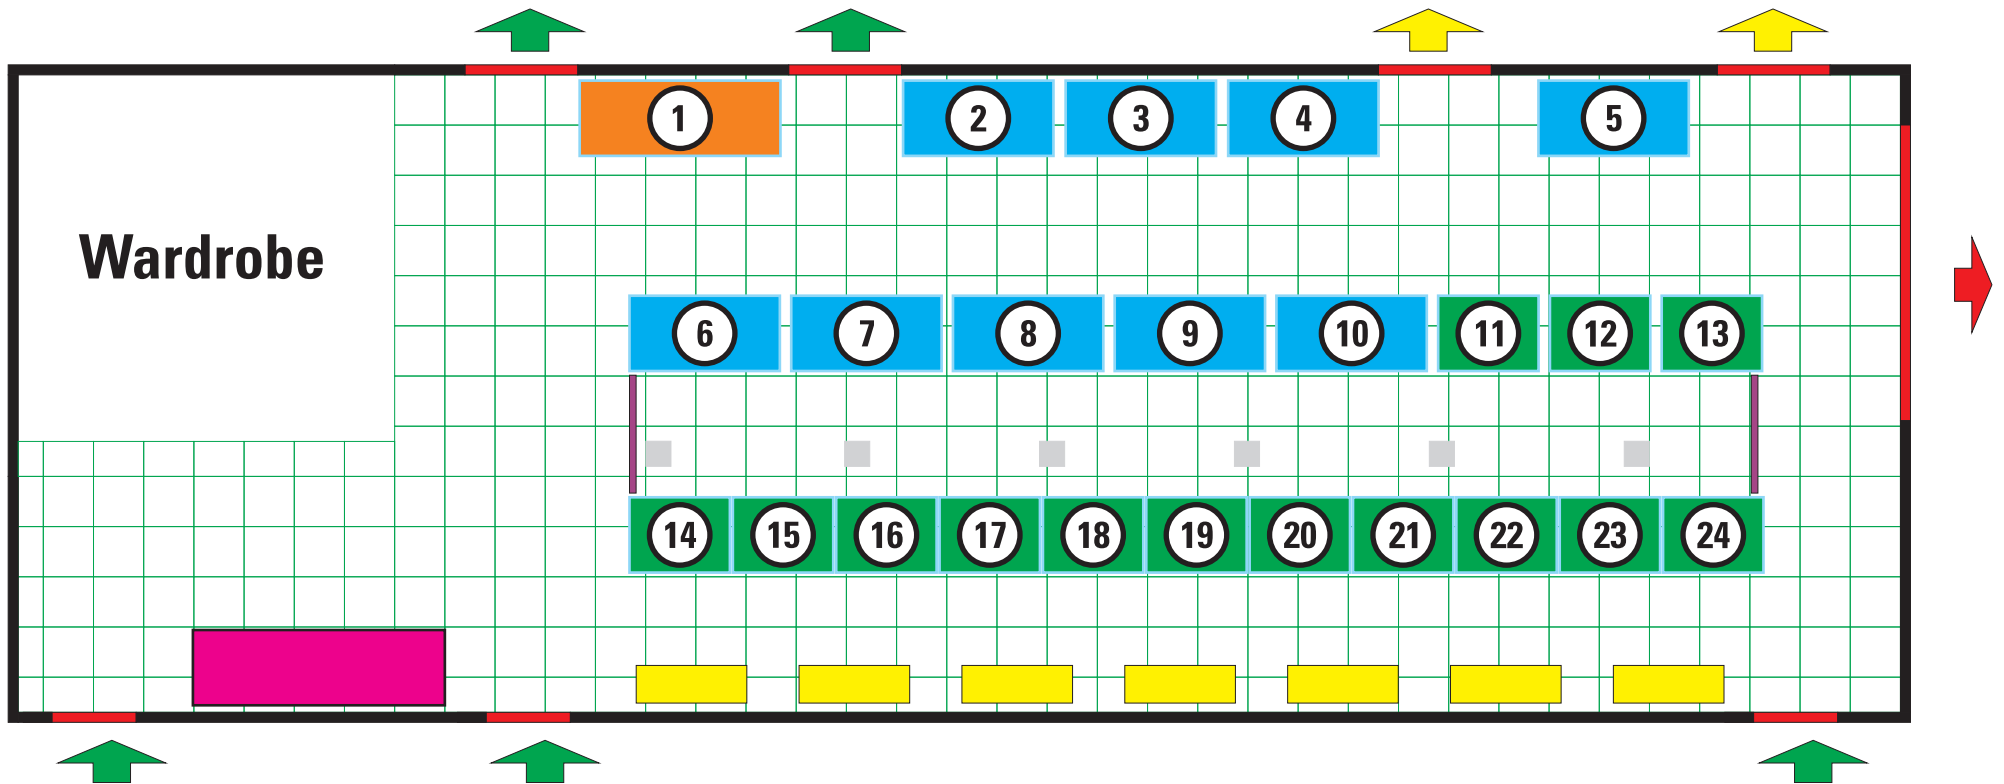

Exhibition plan

hotel Radisson SAS Astana

Registration desk

Media partners

Exhibitor 4x1.5 m

Exhibitor 3x1.5 m

Exhibitor 2x1.5 m

Forum entrance

Restaurant entrance

Exit